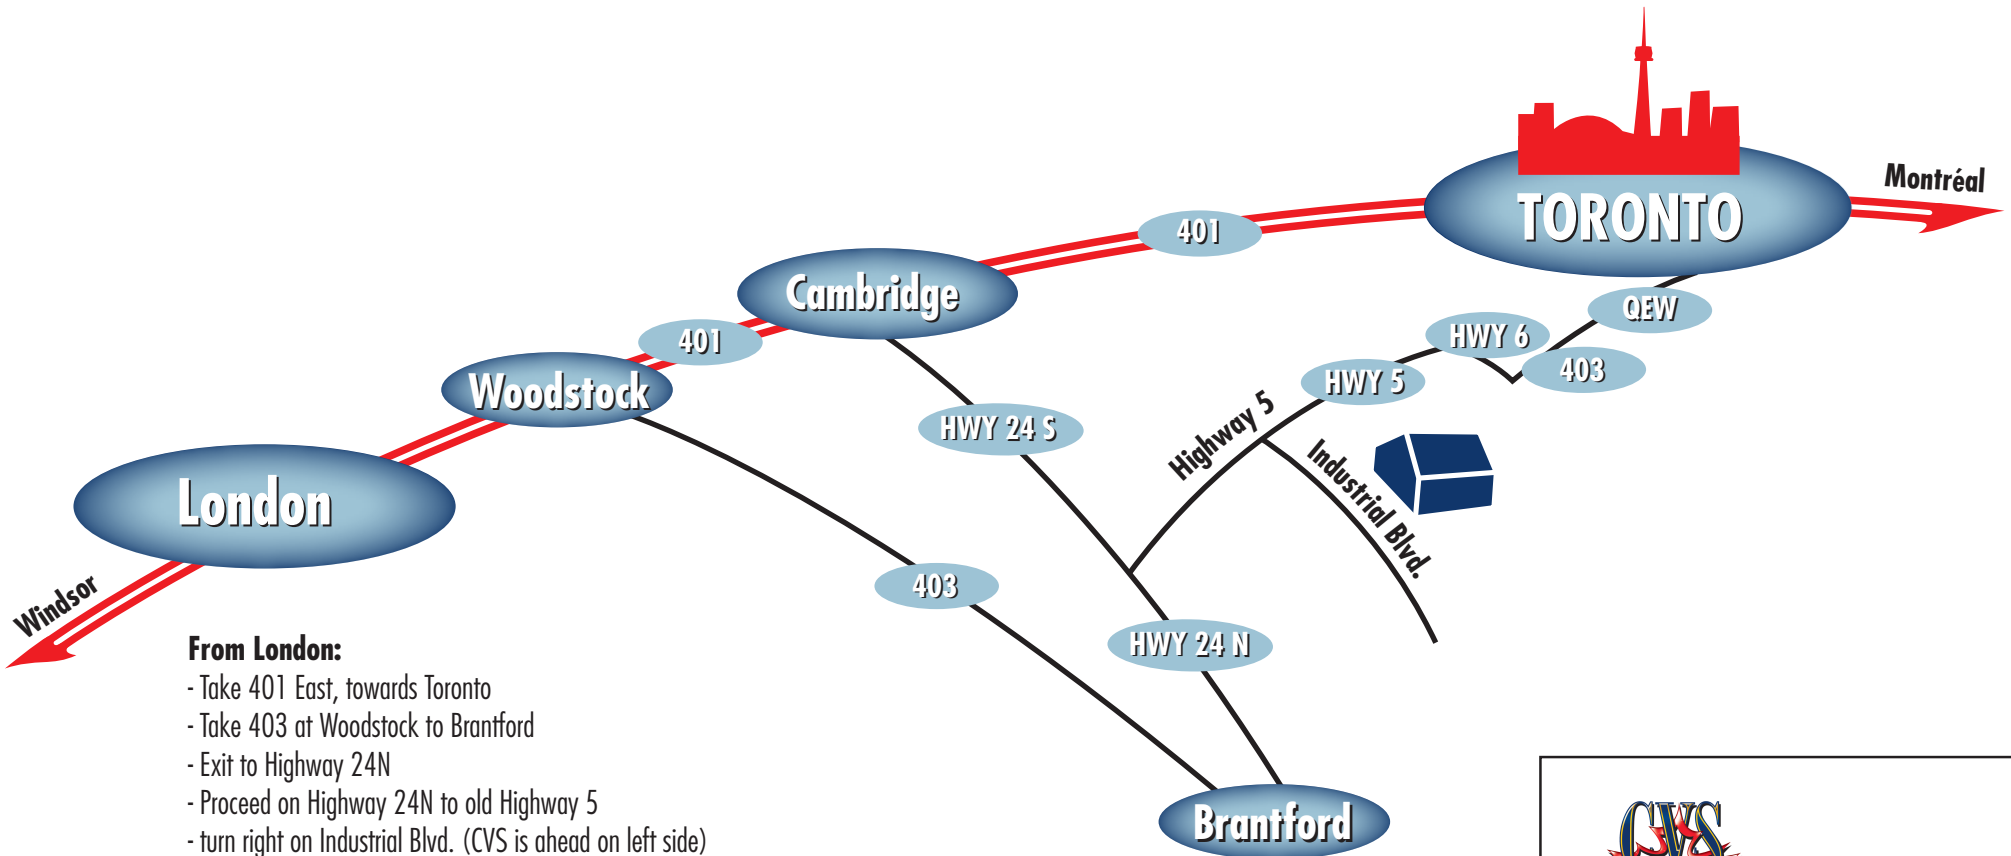

I N D U S T R I E S

From Toronto:

- Take 401 West, towards London
- Exit HWY 24 South at Cambridge towards Brantford
- turn left (East) on Old Highway #5 in St. George
- turn right on Industrial Blvd. (CVS is ahead on left side)

From Toronto via QEW:

- Take QEW to 403 west
- to HWY 6 North
- to HWY 5 to St. George
- turn left on Industrial Blvd. (CVS is ahead on left side)

From London:

- Take 401 East, towards Toronto
- Take 403 at Woodstock to Brantford
- Exit to Highway 24N
- Proceed on Highway 24N to old Highway 5
- turn right on Industrial Blvd. (CVS is ahead on left side)